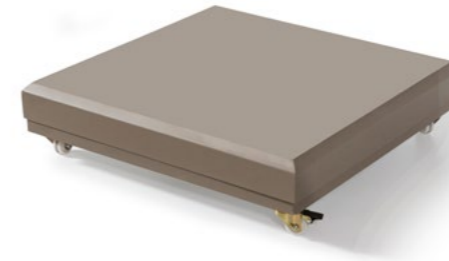

UMBRELLA BASES

DK60

Umbrella Base Size

Ø 60

MT60

Umbrella Base Size

FRAME: 60x60x40

MR81