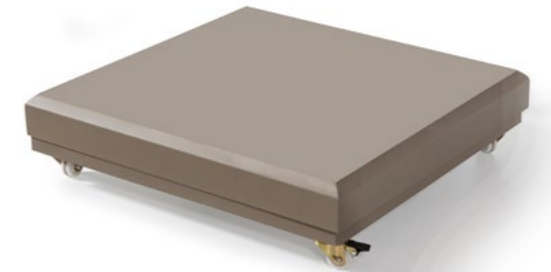

MR82

Umbrella Base Size

FRAME: 81x81
MARBLE: 40x40x15